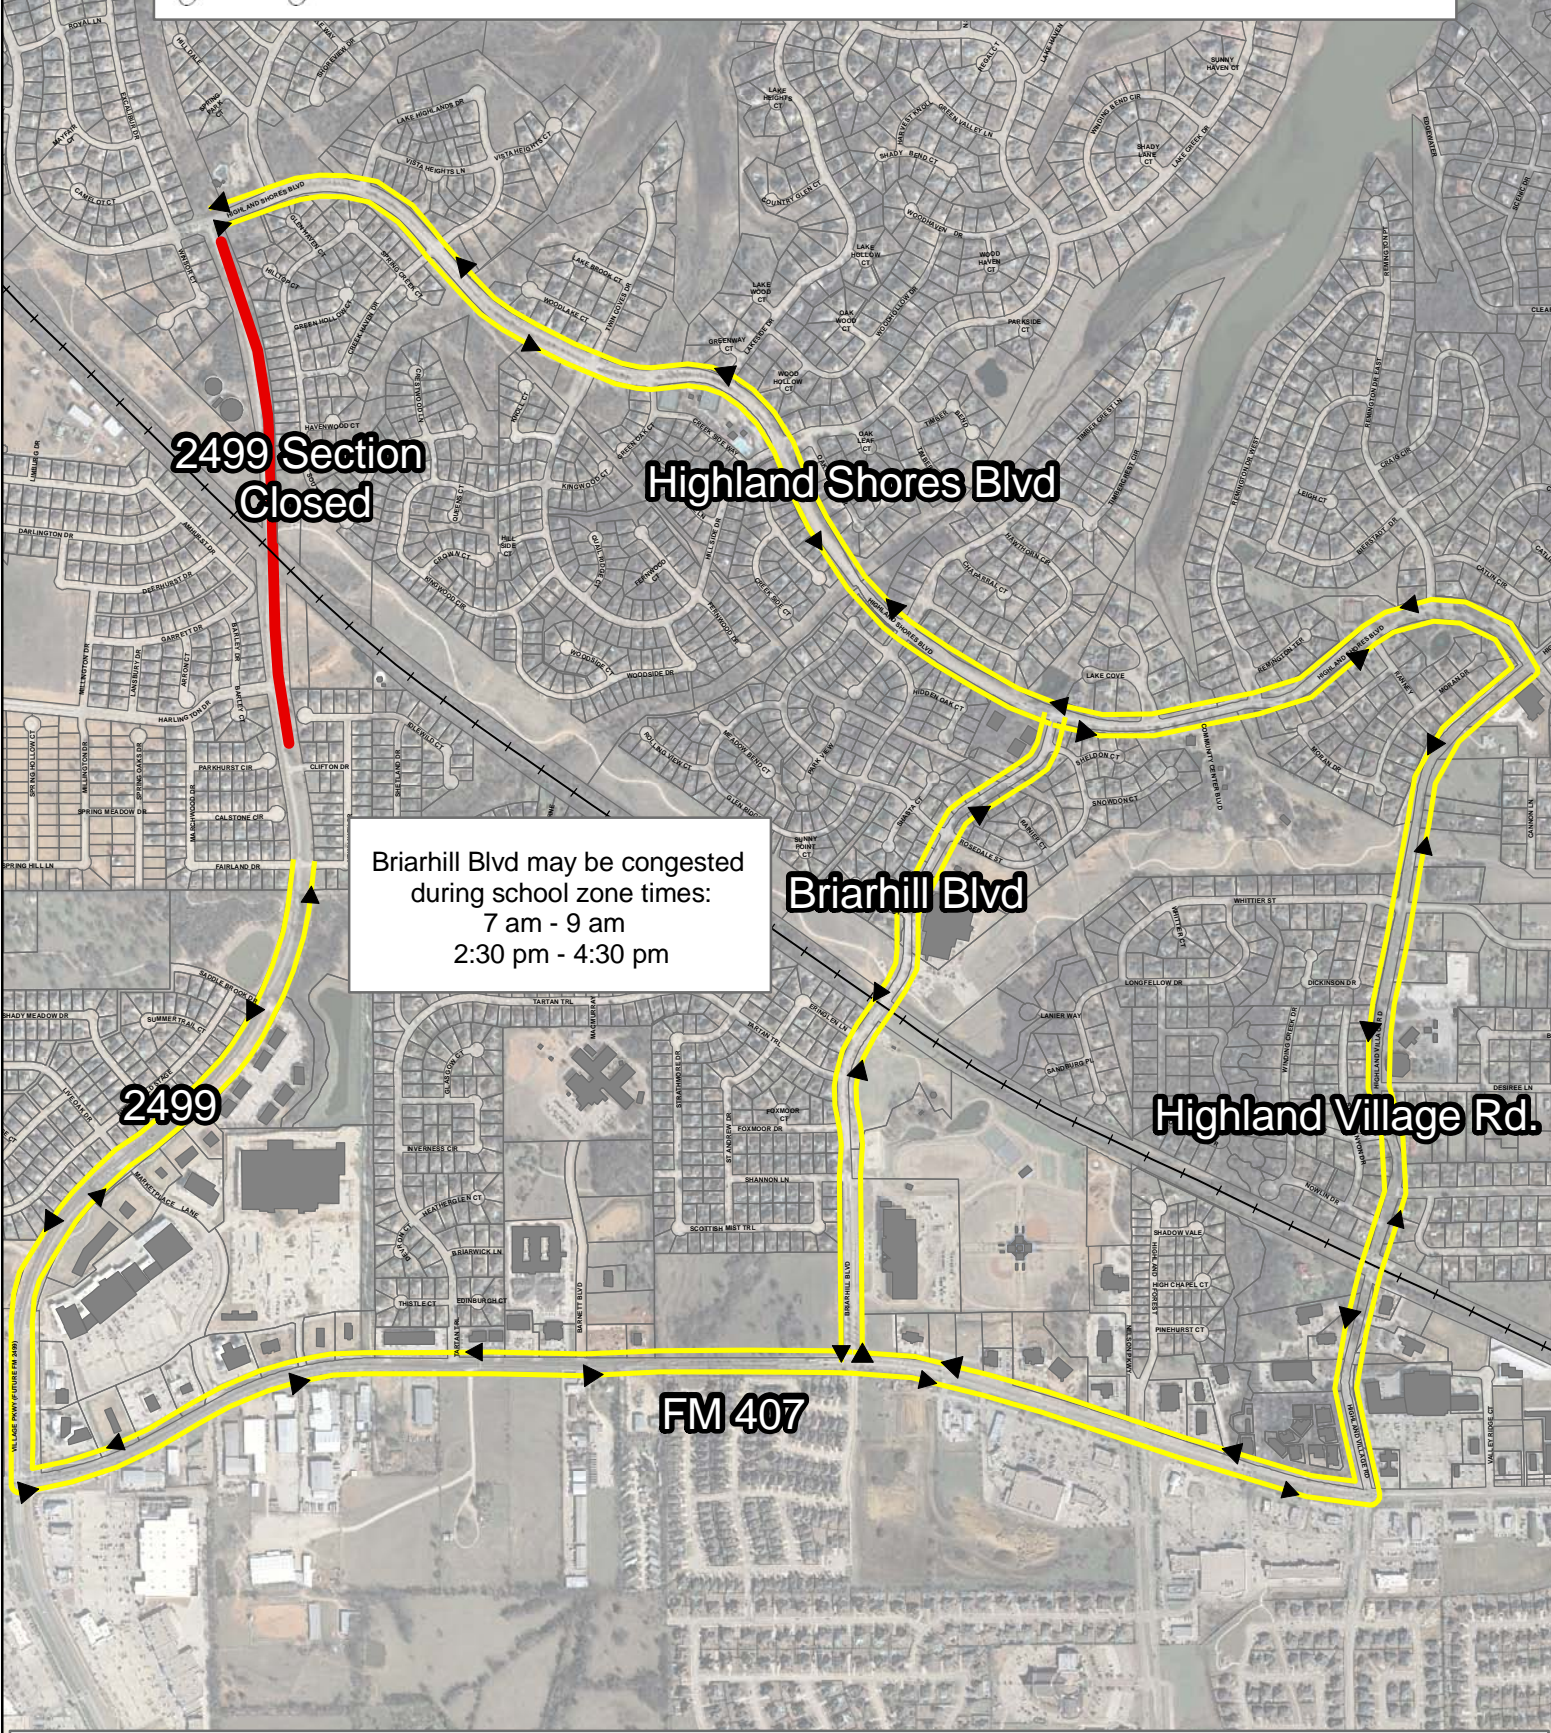

2499 Detour Route May 5th and 6th

2499 Section Closed

Highland Shores Blvd

Briarhill Blvd

Highland Village Rd.

FM 407

Briarhill Blvd may be congested during school zone times:
7 am - 9 am
2:30 pm - 4:30 pm

2499